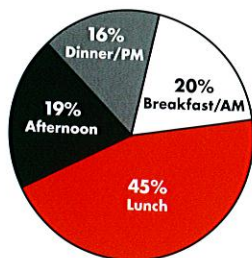

Variety and value.

The perfect balance.

cereals **snacks** cookies crackers cones veggie foods

Austin® snacks — the perfect balance of variety and value.

People are **snacking** all day long.

Snacks are consumed all day long, with the bulk of snacking occurring during non-lunch hours.

Source: Technomic, 2002

The all-day craving.

- Your customers are snacking all day long — 55% of their snacking occasions occur outside of lunch.¹
- Your customers crave variety. *Austin*® products provide a cost-effective way to offer your patrons variety and increase snack sales.

between-meal snack, grab 'n go snack between classes or meetings, mid-morning or afternoon pick-me-up.

- A great addition to any foodservice location.

Balancing flavor and nutrition.

- Introducing Reduced Fat Cheese & Peanut Butter Cracker Sandwiches.
- Cheese & Peanut Butter Cracker Sandwiches are the #1 selling *Austin*® product — already a favorite, now even better for your patrons.
- With 25% less fat than the original, its 7 grams per serving comply with the strict nutritional guidelines for many schools.