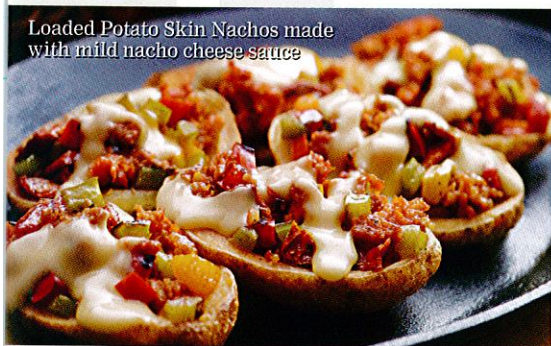

Southwestern-style Pizza made with nacho cheese sauce

Same great product. Great new name.

Though our name is different, CHEF-MATE® QUE BUENO® still provides the quality and incredible flavor you expect from our ethnic cheese sauces. All CHEF-MATE products are made using premium ingredients so that every can delivers fresh, consistent taste and texture every time. For customers seeking the rich, made-from-scratch flavor of a satisfying meal, CHEF-MATE quickly turns guests into regulars.

The same convenience and quality you expect.

- CHEF-MATE QUE BUENO cheese sauces require virtually no labor—simply heat and serve
- Crafted with the finest ingredients, our products deliver the superior quality that allows them to hold for up to 8 hours
- Our proprietary cooked-before-canning (CBC) process ensures maximum quality and a consistent, made-from-scratch taste and color
- CHEF-MATE QUE BUENO has always been trusted for its quality and value, which is why it continues to be the #1 name in cheese sauce

Loaded Potato Skin Nachos made with mild nacho cheese sauce

CHEF-MATE QUE BUENO Mild Nacho Cheese Sauce

Enjoy great Mexican flavor with a little less bite. This premium mild sauce is made with rich cheddar cheese, peppers and spices.

New Case UPC: 1005000015757700   Old Case UPC: 1003900006038400   Pack Size: 6/106 oz